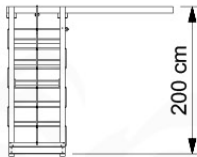

PartNo	PartName	QTY.
Hardware Pack	001_406	Stealth Screw 8x45	2
	001_417	Stealth Screw 8x80	6
	001_422	Stealth Screw 8x137	6
	002_220	Gap Point Screw T25 - 5x45	43
	002_223	Gap Point Screw T25 - 5x80	45
	002_301	Dry Wall Screw PH2 3.9 x 40 mm	7
Other	005_528	Swing Beam Bracket 7x7	2
	005_529	Swing Beam Bracket 9x9	2
	007_001	Ground-anchor	2
	020_317	Rope Polyester 16mm Green 3.4m	1
	020_318	Rope Polyester 16mm Green 8.1m	1
	022_455	Rope Cross Connector Egg	7
Hardware Pack	023_031	Finishing Washer GPS 5.0	4
Other	101_003	Swing hook with Carabiner	4

ClimbPart1 - P02 - 15-12-2020 - v3.0

06-1

1- / 2- Climb Frame 200