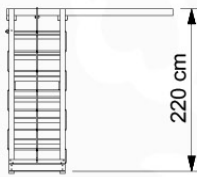

1- / 2- Climb Frame 220