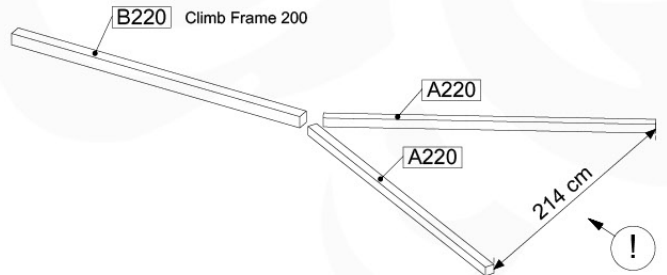

PartNo	PartName	QTY.
Hardware Pack	001_406	Stealth Screw 8x45	2
	001_417	Stealth Screw 8x80	6
	001_422	Stealth Screw 8x137	6
	002_220	Gap Point Screw T25 - 5x45	43
	002_223	Gap Point Screw T25 - 5x80	45
	002_301	Dry Wall Screw PH2 3.9 x 40 mm	7
Other	005_528	Swing Beam Bracket 7x7	2
	005_529	Swing Beam Bracket 9x9	2
	007_001	Ground-anchor	2
	020_317	Rope Polyester 16mm Green 3.4m	1
	020_318	Rope Polyester 16mm Green 8.1m	1
	022_455	Rope Cross Connector Egg	7
Hardware Pack	023_031	Finishing Washer GPS 5.0	4
Other	101_003	Swing hook with Carabiner	4

ClimbPart1 - P02 - 15-12-2020 - v3.0

06-1